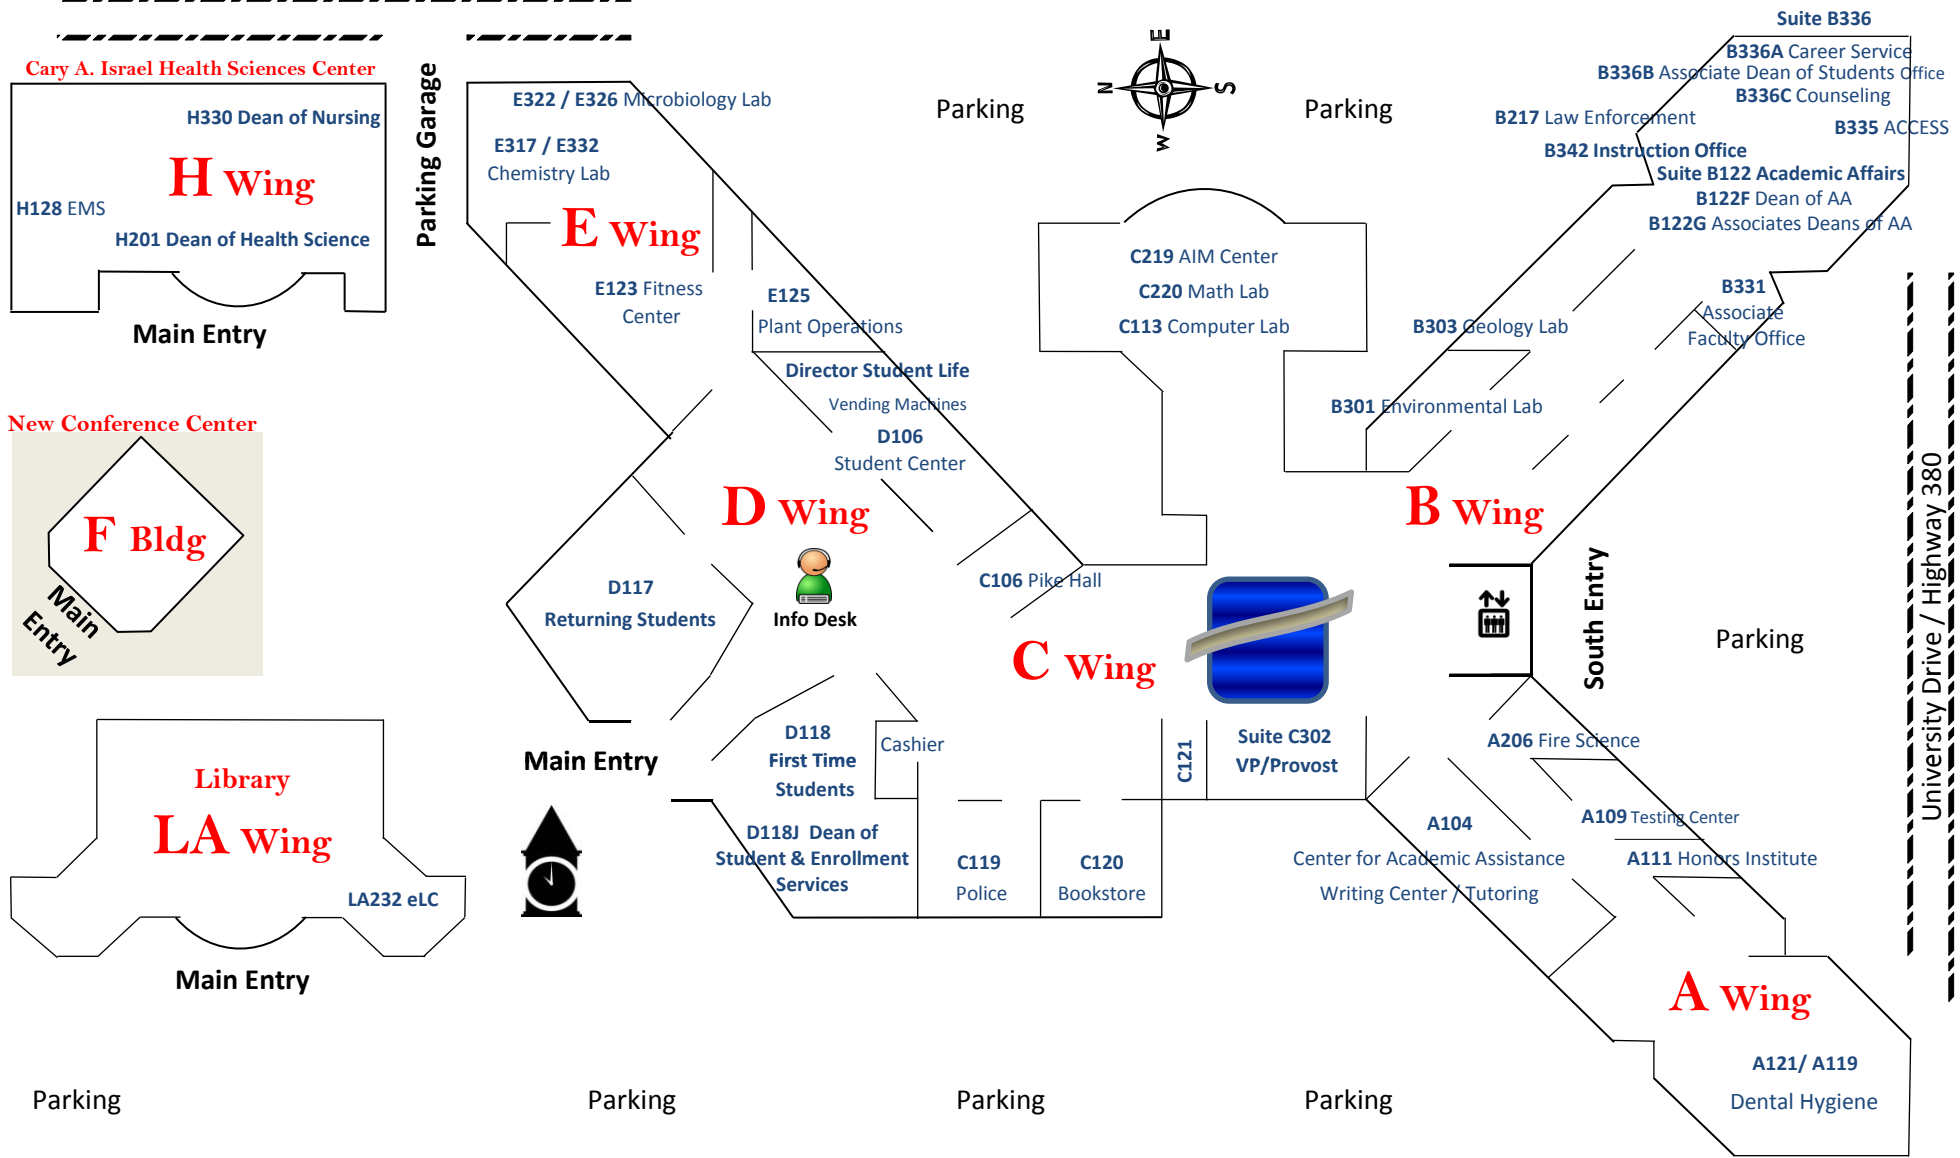

Central Park Campus

Community Avenue

The main building and the Cary A. Israel Health Science building has three floors, the library has two floors.

The map represents all three floors with the level indicated by the room number.

Use **Google Maps App** to locate Collin College Central Park Campus to locate classrooms.

Fire Station 2 /
Fire Academy